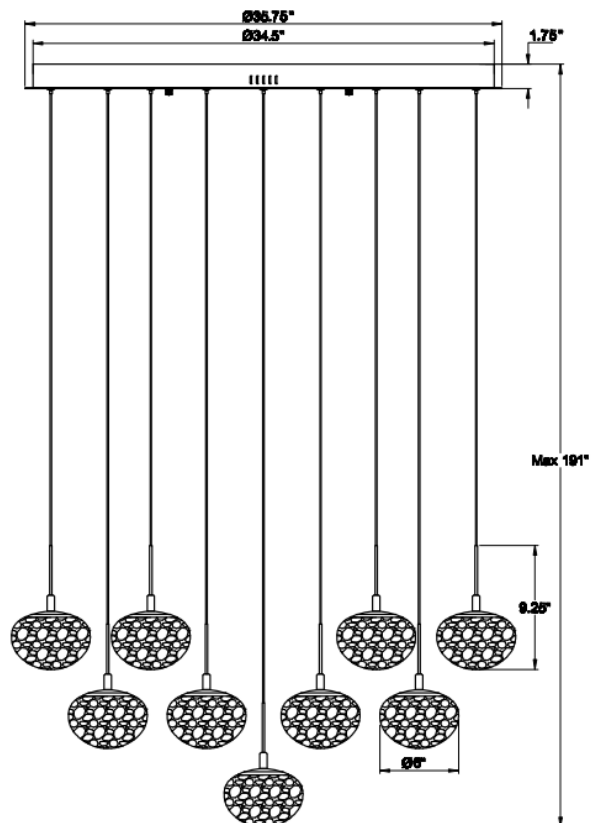

Calcolo, 19 Light LED Pendant, Matte Black

Specifications:

- Model#: 12122-02
- Finish: Matte Black
- Glass/Shade: D6" x H4.25"
- Material: Steel+Aluminum+Natural Alabaster
- Dimension: D35.75" x H9.25"
- Lamping: Integrated LED
- Wattage: 19 x 8W
- Voltage: 120V
- Color Temperature: 3000K
- CRI: 90
- Delivered Lumen: 7600lm
- Dimmable: Yes
- Max. Height: 188.5"
- Canopy Dimension: D35.75" x H1.75"
- Product Weight: 90.36 lbs.

Fixtures weighing 35 lbs. or more must be supported and installed independently of the ceiling outlet (junction) box and require additional support in the ceiling where the fixture is being installed